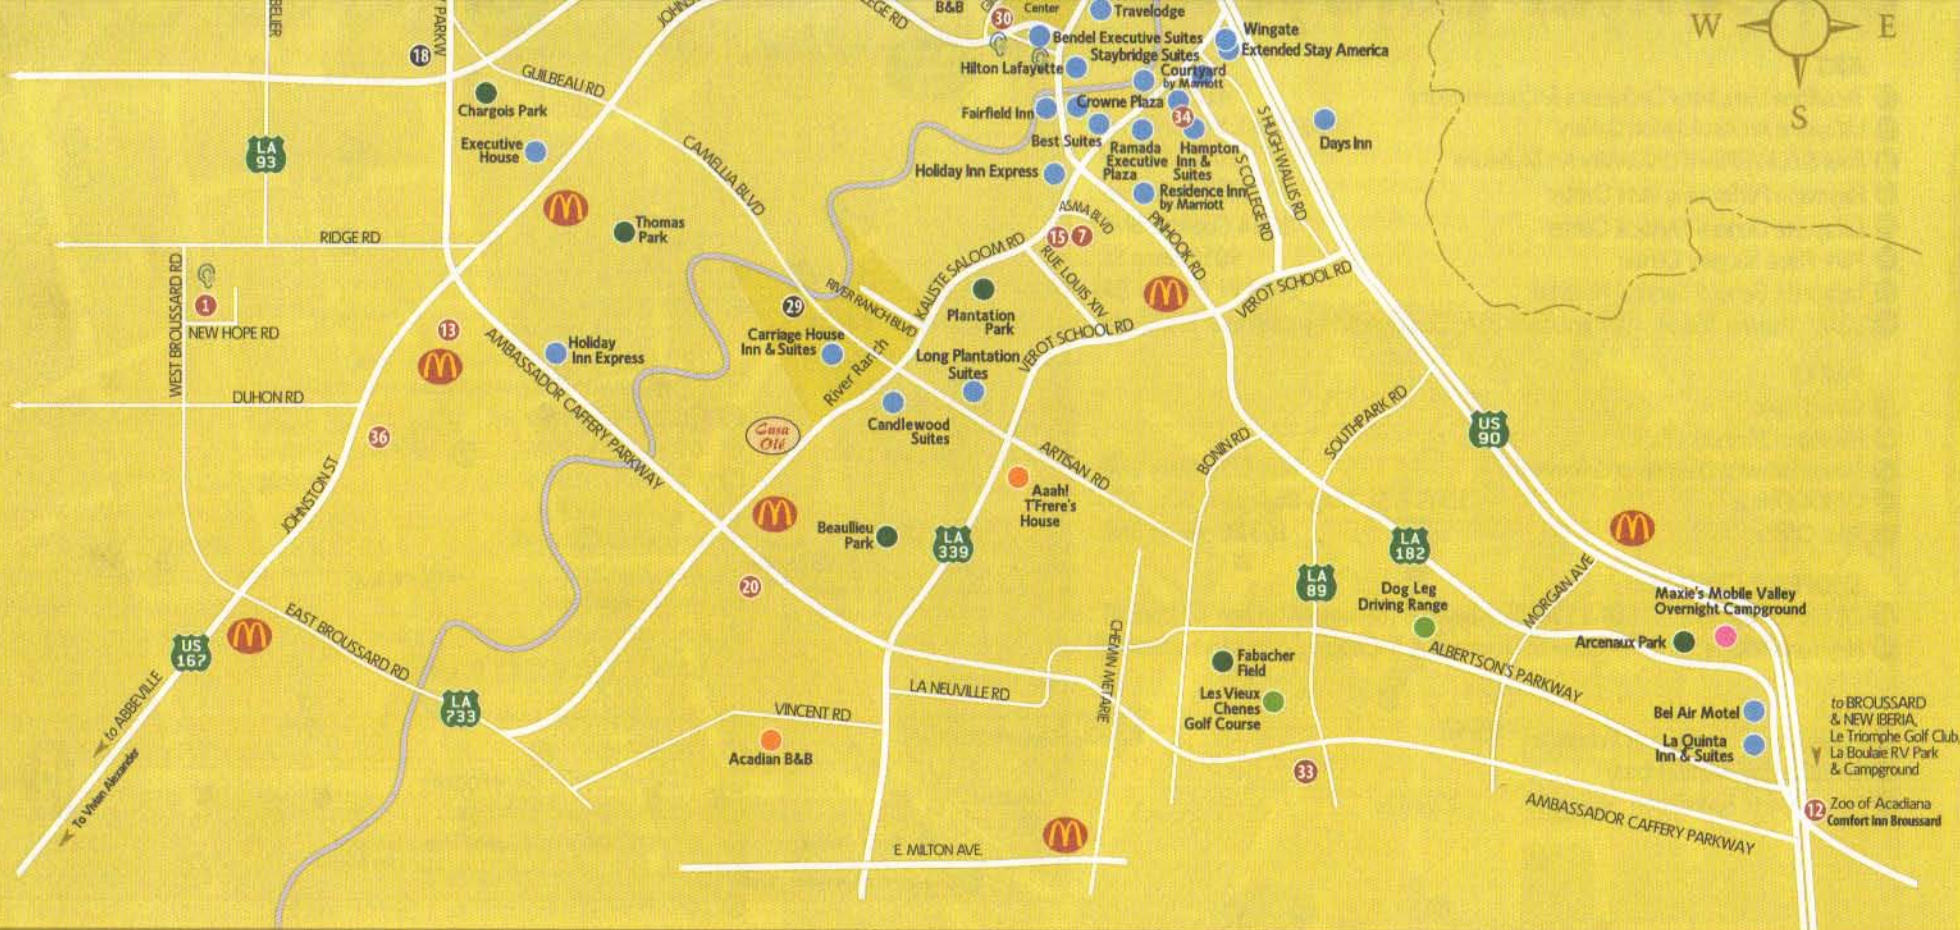

Lafayette

Convention & Visitors Commission

PO BOX 52066 LAFAYETTE, LOUISIANA 70505
 P. 337 232 3737 F. 337 232 0161 WWW.LAFAYETTE.TRAVEL
 U.S. 800 346 1958 CANADA 800 543 5340

Lafayette Area Map

LEGEND

- **Points of Interest**
- **Bed & Breakfasts**
- **Campgrounds**
- **Golf Courses**
- **Hotels/Motels**
- **Parks**
- **Schools**
- McDonald's Restaurant**

POINTS OF INTEREST

Attractions

1. Acadian Village
2. Acadiana Park Nature Station
3. Cypress Lake
4. Jean Lafitte Acadian Cultural Center
5. Lafayette Art Association Gallery
6. Lafayette Science Museum
7. Longfellow Evangeline Statue
8. Martin Accordions
9. Paul & Lulu Hilliard University Art Museum
10. St. Peter's Church
11. Vermilionville
12. Zoo of Acadiana

Shopping

13. Mall of Acadiana
14. Northgate Mall

Medical

15. Heart Hospital of Lafayette
16. Lafayette General Medical Center
17. Our Lady of Lourdes Regional Medical Center
18. Southwest Medical Center
19. University Medical Center
20. Women's & Children's Hospital

Meeting & Sports Facilities

26. Blackham Coliseum
27. Cajun Field
28. Cajundome & Convention Center
29. River Ranch Retail District
30. Heymann Performing Arts Center
31. Louisiana Hockeyplex
32. Petroleum Club
33. Topshelf Sports
34. River Oaks Event Center
35. M.L. "Tigue" Moore Field Lamson Park, UL Track & Soccer Field